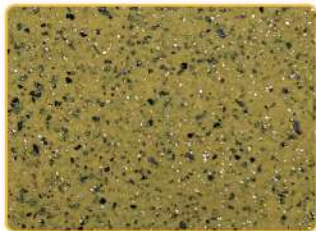

**GOLDEN SQUARE
DECORATION COMPANY**
شركة الساحة الذهبية للديكور

GSDC 011