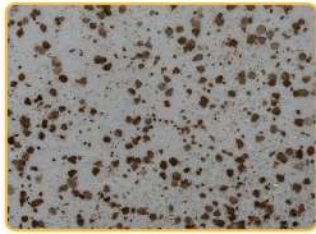

# Stone Paint

Stone paint is a specialized wall coating designed to mimic the texture and appearance of natural stone. It blends durability and elegance, creating surfaces that are both visually stunning and highly resistant to wear and tear. Unlike traditional paint, stone paint provides a textured, 3D effect that adds depth and character to any space.