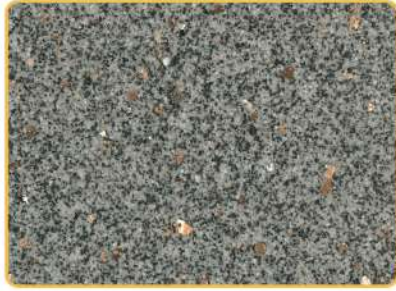

**GOLDEN SQUARE
DECORATION COMPANY**
شركة الساحة الذهبية للديكور

GSDC 042