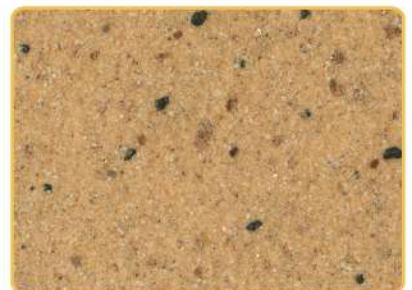

**GOLDEN SQUARE
DECORATION COMPANY**
شركة الساحة الذهبية للديكور

GSDC 052